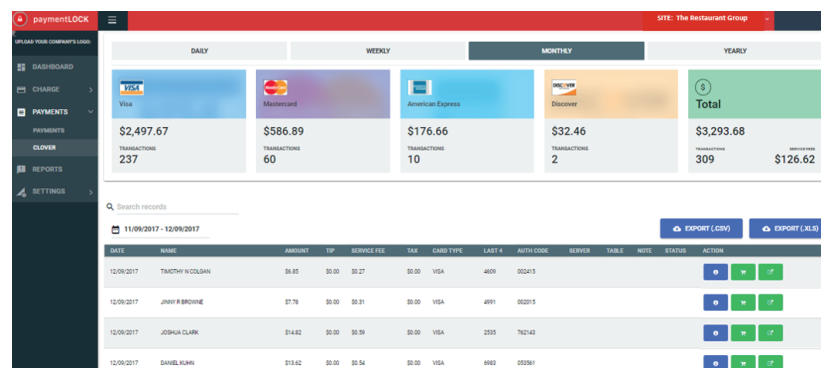

## PaymentLOCK PLUS Custom Non-Cash Discount Program

### Industry Agnostic: Zero Fees For Any Business

- ▶ Does your business need a custom tip screen – Hide or show tip screen with non-cash discount fee applied
- ▶ Adjust your Non-Cash Discount Fee at any time with no disruption to your business
- ▶ Automatically Add State Tax for standalone terminals
- ▶ Custom receipts display itemized summary that prints directly from device
- ▶ See Your Daily, Weekly and Monthly Transaction Activity and Monthly Savings via the PaymentLOCK Web Dashboard. Run reports, see trends..